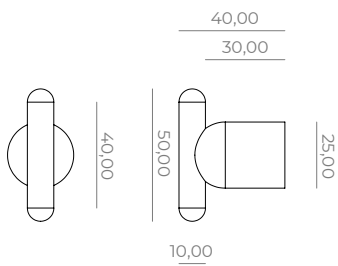

T-shaped furniture knob-M6, **RO-FKT-11**