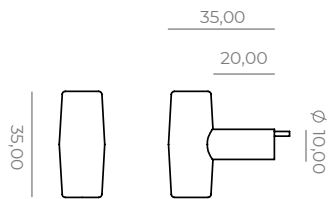

Small furniture knob T-M4, **TI-FKS-12**