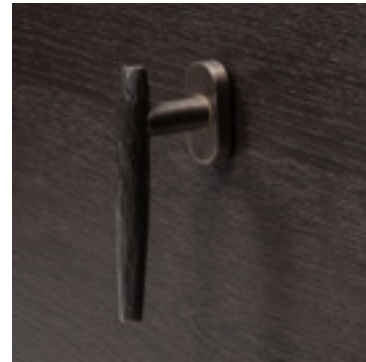

finishes.

Bronze light antique
TI-DRH-12-L

Bronze medium antique
TI-DRH-14-L

Pair of levers (L) on its roses, **TI-DRH-12-L**

Windowhandle (L) on tilt/turn mechanism, **TI-WHR-12-L**

Small furniture knob T-M4, **TI-FKS-12**

Big furniture knob T-M4, **TI-FKT-12**

Furniture handle 160/230mm-M6, TI-FHS-12

Furniture handle 320/400mm-M6, TI-FHB-12

Pull handle 450/558mm-M6, **TI-PHM-12**

Pull handle 600/708mm-M6, **TI-PHL-12**

Hook-M4, TI-HK-12