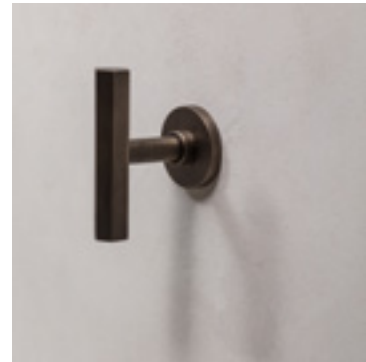

Pair of levers (T) on its roses, **OR-DRH-11-T**