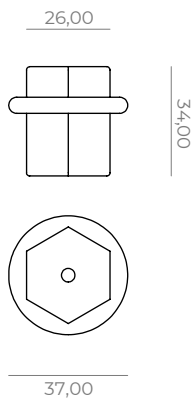

Windowhandle (T) on tilt/turn mechanism, **OR-WHR-11-T**

T-shaped furniture knob-M4, **OR-FKT-11**

Small furniture knob-M5, **OR-FKS-11**

Big furniture knob-M5, **OR-FKB-11**

Furniture handle 160/220mm-M4, **OR-FHS-11**

Furniture handle 320/380mm-M4, **OR-FHB-11**

Pull handle 450/540mm-M6, **OR-PHM-11**

Pull handle 600/690mm-M6, **OR-PHL-11**

Hook-M6, **OR-HK-11**

Toiletroll-holder on its rose-C8, **OR-TRR-11**

Doorstop-M6, **OR-DS-11**

Towel rail holder 450/540mm-C8, **OR-THM-11**

Towel rail holder 600/690mm-C8, **OR-THL-11**

roses.

Lock & Release set on its roses
OR-LRR-11

Classical key-escutcheon
AC-BB-11

Eurocylinder key-escutcheon
AC-PZ-11