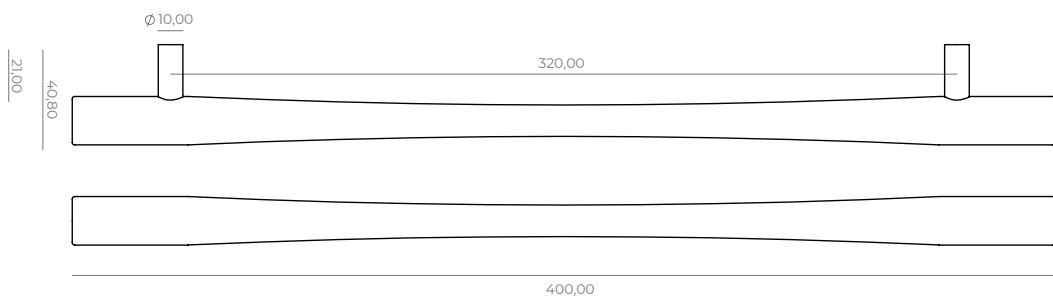

Big furniture knob T-M4, **TI-FKT-12**

Furniture handle 160/230mm-M6, TI-FHS-12

Furniture handle 320/400mm-M6, TI-FHB-12

Pull handle 450/558mm-M6, **TI-PHM-12**

Pull handle 600/708mm-M6, **TI-PHL-12**

Hook-M4, TI-HK-12