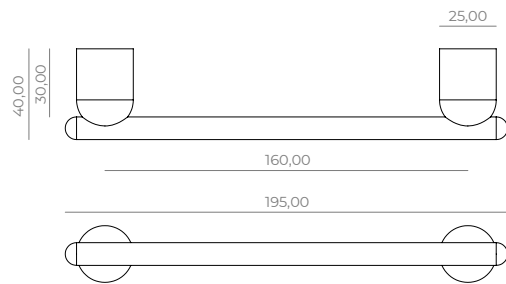

Furniture handle 160/195mm-M6, **OR-FHS-11**

Furniture handle 320/355mm-M6, **OR-FHB-11**

Pull handle 450/520mm-M6, **OR-PHM-11**

Pull handle 600/670mm-M6, **OR-PHL-11**

Toiletroll-holder on its rose-C8, **RO-TRR-11**