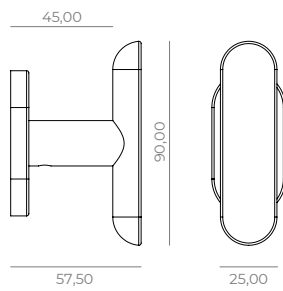

Brushed matt brass
PI-DRH-01-L

Brushed light bronze
PI-DRH-11-L

Brushed medium bronze
PI-DRH-13-L

Bronze dark matt
PI-DRH-15-L

Pair of levers (L) on its roses, **PI-DRH-11-L**

Pair of levers (T) on its roses, **PI-DRH-11-T**

Windowhandle (L) on tilt/turn mechanism, **PI-WHR-11-L**

Windowhandle (T) on tilt/turn mechanism, **PI-WHR-11-T**

T-shaped furniture knob-M4, **PI-FKT-11**

Small furniture knob-M4, **PI-FKS-11**

Big furniture knob-M4, **PI-FKB-11**

Furniture handle 160/185mm-M6, **PI-FHS-11**

Furniture handle 320/345mm-M6, **PI-FHB-11**

Pull handle 450/480mm-M6, **PI-PHM-11**

Pull handle 600/630mm-M6, **PI-PHL-11**

Hook-M6, **PI-HK-11**

Toiletroll-holder on its rose-C8, **PI-TRR-11**