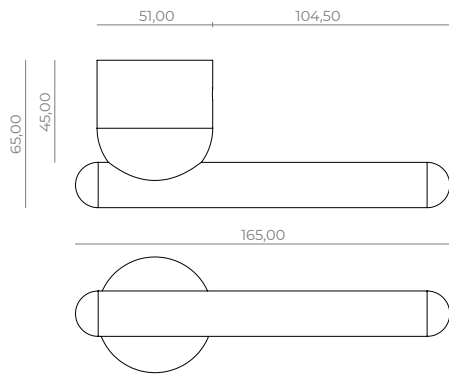

Pair of levers (L) on its roses, **RO-DRH-11-L**