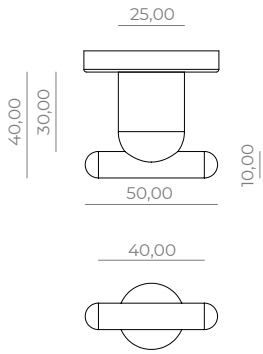

ROSES.

Lock & Release set on its roses
RO-LRR-11