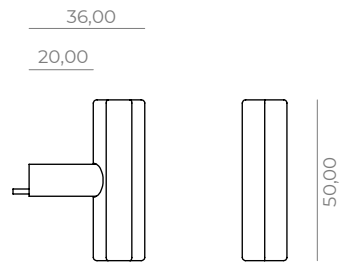

Windowhandle (T) on tilt/turn mechanism, **OR-WHR-11-T**

T-shaped furniture knob-M4, **OR-FKT-11**

Small furniture knob-M5, **OR-FKS-11**

Big furniture knob-M5, **OR-FKB-11**

Furniture handle 160/220mm-M4, **OR-FHS-11**