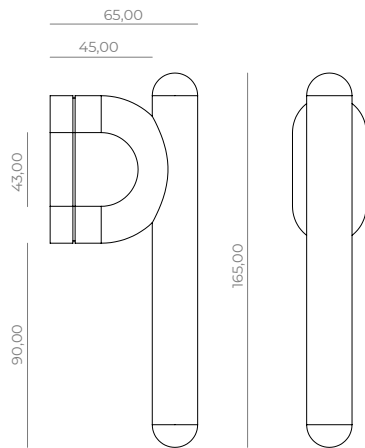

Windowhandle (L) on tilt/turn mechanism, **RO-WHR-11-L**