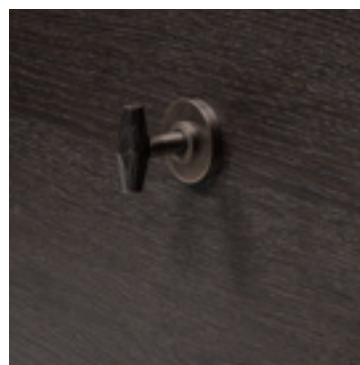

Big furniture knob T-M4, **TI-FKT-12**

Furniture handle 160/230mm-M6, TI-FHS-12

Furniture handle 320/400mm-M6, TI-FHB-12

Pull handle 450/558mm-M6, **TI-PHM-12**

Pull handle 600/708mm-M6, **TI-PHL-12**

Hook-M4, TI-HK-12

Toiletroll-holder on its rose-C8, TI-TRR-12

Doorstop-M6, TI-DS-12

roses.

Lock & Release set on its roses
TI-LRR-12

Classical key-escutcheon
AC-BB-11

Eurocylinder key-escutcheon
AC-PZ-11

RZ key-escutcheon
AC-RZ-11