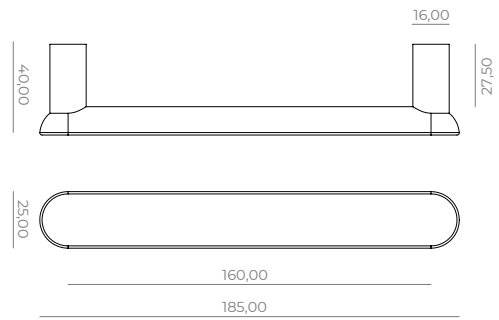

Windowhandle (L) on tilt/turn mechanism, **PI-WHR-11-L**

Windowhandle (T) on tilt/turn mechanism, **PI-WHR-11-T**

T-shaped furniture knob-M4, **PI-FKT-11**

Small furniture knob-M4, **PI-FKS-11**

Big furniture knob-M4, **PI-FKB-11**

Furniture handle 160/185mm-M6, **PI-FHS-11**

Furniture handle 320/345mm-M6, **PI-FHB-11**

Pull handle 450/480mm-M6, **PI-PHM-11**

Pull handle 600/630mm-M6, **PI-PHL-11**

Hook-M6, **PI-HK-11**

Toiletroll-holder on its rose-C8, **PI-TRR-11**