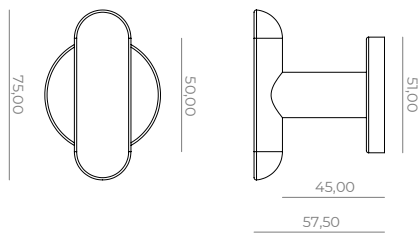

Brushed matt brass
PI-DRH-01-L

Brushed light bronze
PI-DRH-11-L

Brushed medium bronze
PI-DRH-13-L

Bronze dark matt
PI-DRH-15-L

Pair of levers (L) on its roses, **PI-DRH-11-L**

Pair of levers (T) on its roses, **PI-DRH-11-T**

Windowhandle (L) on tilt/turn mechanism, **PI-WHR-11-L**

Windowhandle (T) on tilt/turn mechanism, **PI-WHR-11-T**

T-shaped furniture knob-M4, **PI-FKT-11**

Small furniture knob-M4, **PI-FKS-11**

Big furniture knob-M4, **PI-FKB-11**

Furniture handle 160/185mm-M6, **PI-FHS-11**

Furniture handle 320/345mm-M6, **PI-FHB-11**

Pull handle 450/480mm-M6, **PI-PHM-11**

Pull handle 600/630mm-M6, **PI-PHL-11**

Hook-M6, **PI-HK-11**

Toiletroll-holder on its rose-C8, **PI-TRR-11**