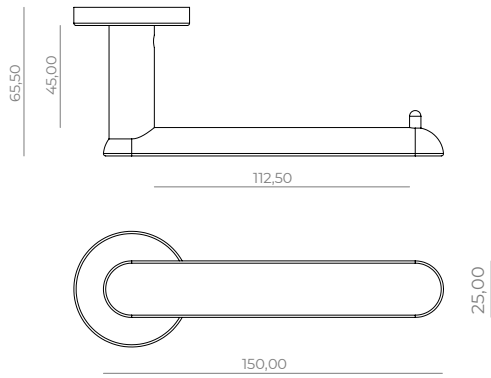

Windowhandle (L) on tilt/turn mechanism, **PI-WHR-11-L**

Windowhandle (T) on tilt/turn mechanism, **PI-WHR-11-T**

T-shaped furniture knob-M4, **PI-FKT-11**

Small furniture knob-M4, **PI-FKS-11**

Big furniture knob-M4, **PI-FKB-11**

Furniture handle 160/185mm-M6, **PI-FHS-11**

Furniture handle 320/345mm-M6, **PI-FHB-11**

Pull handle 450/480mm-M6, **PI-PHM-11**

Pull handle 600/630mm-M6, **PI-PHL-11**

Hook-M6, **PI-HK-11**

Toiletroll-holder on its rose-C8, **PI-TRR-11**