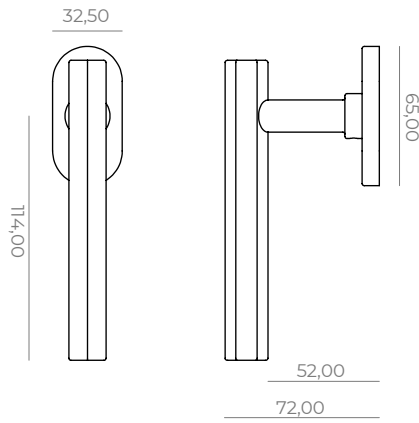

Furniture handle 160/185mm-M6, **PI-FHS-11**

Furniture handle 320/345mm-M6, **PI-FHB-11**

Pull handle 450/480mm-M6, **PI-PHM-11**

Pull handle 600/630mm-M6, **PI-PHL-11**

Hook-M6, **PI-HK-11**

Toiletroll-holder on its rose-C8, **PI-TRR-11**

Brushed medium bronze
OR-DRH-13-L

Bronze dark matt
OR-DRH-15-L

Pair of levers (L) on its roses, **OR-DRH-11-L**

Pair of levers (T) on its roses, **OR-DRH-11-T**

Windowhandle (L) on tilt/turn mechanism, **OR-WHR-11-L**

Windowhandle (T) on tilt/turn mechanism, **OR-WHR-11-T**

T-shaped furniture knob-M4, **OR-FKT-11**

Small furniture knob-M5, **OR-FKS-11**

Big furniture knob-M5, **OR-FKB-11**

Furniture handle 160/220mm-M4, **OR-FHS-11**

Furniture handle 320/380mm-M4, **OR-FHB-11**

Pull handle 450/540mm-M6, **OR-PHM-11**

Pull handle 600/690mm-M6, **OR-PHL-11**

Hook-M6, **OR-HK-11**

Toiletroll-holder on its rose-C8, **OR-TRR-11**

Doorstop-M6, **OR-DS-11**