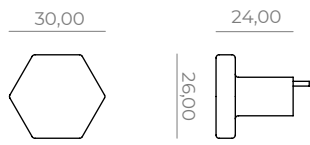

Furniture handle 320/380mm-M6, **BO-FHB-12**

Pull handle 450/540mm-M6, **BO-PHM-12**

Pull handle 600/690mm-M6, **BO-PHL-12**

Hook-M6, **BO-HK-12**

Toiletroll-holder on its rose-C8, **BO-TRR-12**

Doorstop-M6, **BO-DS-12**