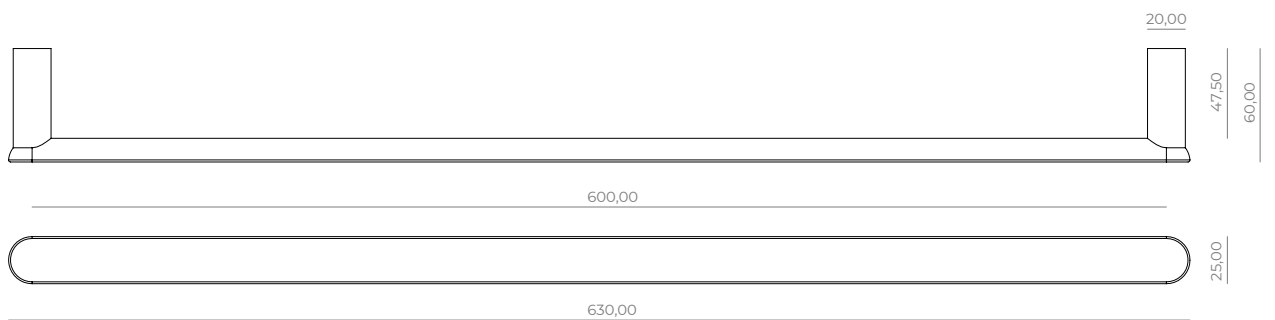

Windowhandle (L) on tilt/turn mechanism, **PI-WHR-11-L**

Windowhandle (T) on tilt/turn mechanism, **PI-WHR-11-T**

T-shaped furniture knob-M4, **PI-FKT-11**

Small furniture knob-M4, **PI-FKS-11**

Big furniture knob-M4, **PI-FKB-11**

Furniture handle 160/185mm-M6, **PI-FHS-11**

Furniture handle 320/345mm-M6, **PI-FHB-11**

Pull handle 450/480mm-M6, **PI-PHM-11**

Pull handle 600/630mm-M6, **PI-PHL-11**

Hook-M6, **PI-HK-11**

Toiletroll-holder on its rose-C8, **PI-TRR-11**