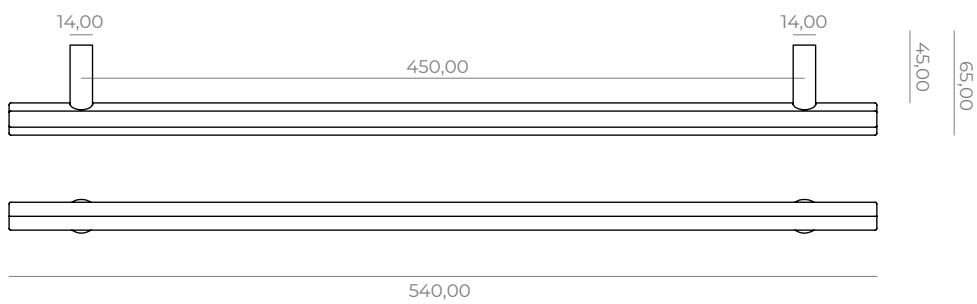

Pull handle 600/690mm-M6, **OR-PHL-11**