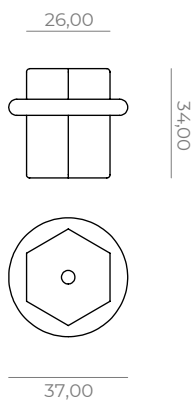

Furniture handle 320/380mm-M6, **BO-FHB-12**

Pull handle 450/540mm-M6, **BO-PHM-12**

Pull handle 600/690mm-M6, **BO-PHL-12**

Hook-M6, **BO-HK-12**

Toiletroll-holder on its rose-C8, **BO-TRR-12**

Doorstop-M6, **BO-DS-12**