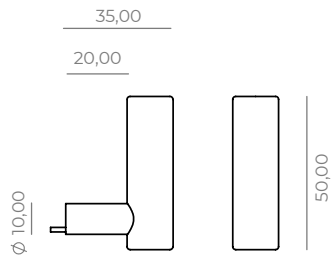

Big furniture knob T-M4, **TI-FKT-12**

Furniture handle 160/230mm-M6, TI-FHS-12

Furniture handle 320/400mm-M6, TI-FHB-12

Pull handle 450/558mm-M6, **TI-PHM-12**

Pull handle 600/708mm-M6, **TI-PHL-12**

Hook-M4, TI-HK-12