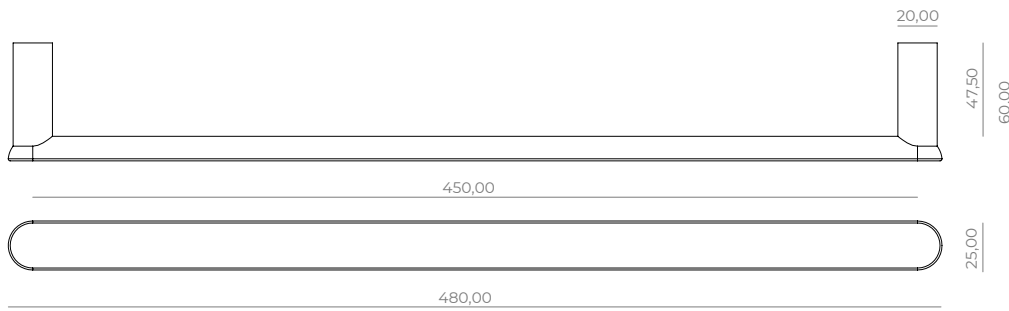

Windowhandle (L) on tilt/turn mechanism, **PI-WHR-11-L**

Windowhandle (T) on tilt/turn mechanism, **PI-WHR-11-T**

T-shaped furniture knob-M4, **PI-FKT-11**

Small furniture knob-M4, **PI-FKS-11**

Big furniture knob-M4, **PI-FKB-11**

Furniture handle 160/185mm-M6, **PI-FHS-11**

Furniture handle 320/345mm-M6, **PI-FHB-11**

Pull handle 450/480mm-M6, **PI-PHM-11**

Pull handle 600/630mm-M6, **PI-PHL-11**

Hook-M6, **PI-HK-11**

Toiletroll-holder on its rose-C8, **PI-TRR-11**