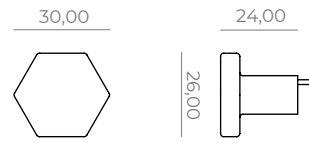

Windowhandle (L) on tilt/turn mechanism, **BO-WHR-12-L**

T-shaped furniture knob-M4, **BO-FKT-12**

Small furniture knob-M4, **BO-FKS-12**

Big furniture knob-M4, **BO-FKB-12**

Furniture handle 160/220mm-M6, **BO-FHS-12**