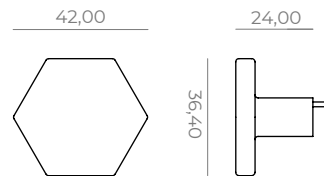

Windowhandle (T) on tilt/turn mechanism, **OR-WHR-11-T**

T-shaped furniture knob-M4, **OR-FKT-11**

Small furniture knob-M5, **OR-FKS-11**

Big furniture knob-M5, **OR-FKB-11**

Furniture handle 160/220mm-M4, **OR-FHS-11**