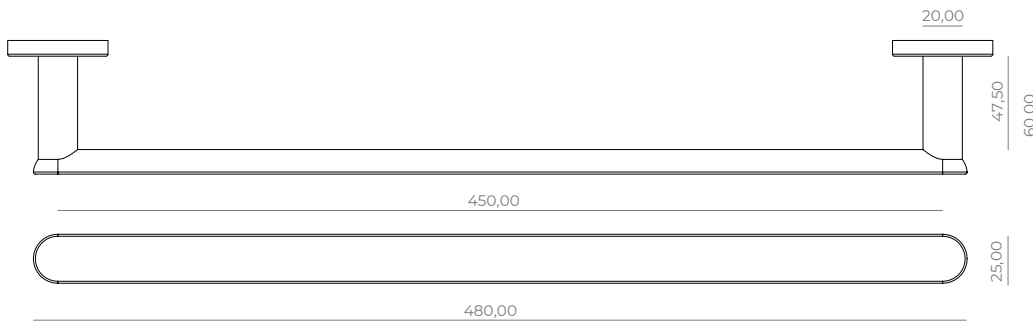

Towel rail holder 600/630mm-C8, **PI-THL-11**