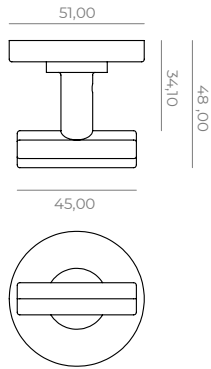

Furniture handle 160/185mm-M6, **PI-FHS-11**

Furniture handle 320/345mm-M6, **PI-FHB-11**

Pull handle 450/480mm-M6, **PI-PHM-11**

Pull handle 600/630mm-M6, **PI-PHL-11**

Hook-M6, **PI-HK-11**

Toiletroll-holder on its rose-C8, **PI-TRR-11**

Windowhandle (T) on tilt/turn mechanism, **OR-WHR-11-T**

T-shaped furniture knob-M4, **OR-FKT-11**

Small furniture knob-M5, **OR-FKS-11**

Big furniture knob-M5, **OR-FKB-11**

Furniture handle 160/220mm-M4, **OR-FHS-11**

Furniture handle 320/380mm-M4, **OR-FHB-11**

Pull handle 450/540mm-M6, **OR-PHM-11**

Pull handle 600/690mm-M6, **OR-PHL-11**

Hook-M6, **OR-HK-11**

Toiletroll-holder on its rose-C8, **OR-TRR-11**

Doorstop-M6, **OR-DS-11**

Towel rail holder 450/540mm-C8, **OR-THM-11**

Towel rail holder 600/690mm-C8, **OR-THL-11**

roses.

Lock & Release set on its roses
OR-LRR-11

Classical key-escutcheon
AC-BB-11

Eurocylinder key-escutcheon
AC-PZ-11