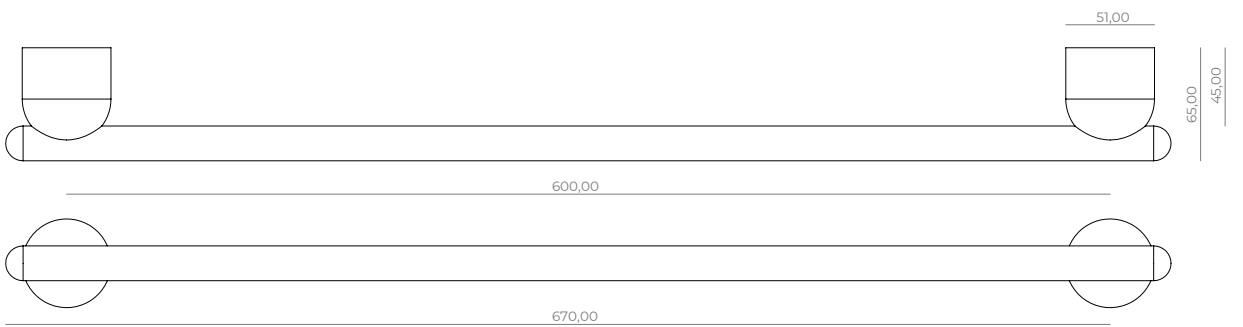

Furniture handle 160/195mm-M6, **OR-FHS-11**

Furniture handle 320/355mm-M6, **OR-FHB-11**

Pull handle 450/520mm-M6, **OR-PHM-11**

Pull handle 600/670mm-M6, **OR-PHL-11**

Toiletroll-holder on its rose-C8, **RO-TRR-11**