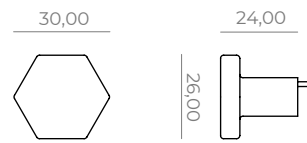

Windowhandle (T) on tilt/turn mechanism, **OR-WHR-11-T**

T-shaped furniture knob-M4, **OR-FKT-11**

Small furniture knob-M5, **OR-FKS-11**

Big furniture knob-M5, **OR-FKB-11**

Furniture handle 160/220mm-M4, **OR-FHS-11**