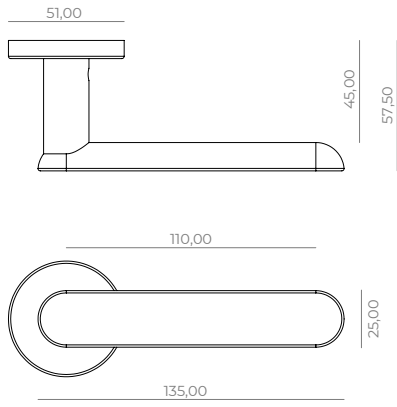

Brushed matt brass
PI-DRH-01-L

Brushed light bronze
PI-DRH-11-L

Brushed medium bronze
PI-DRH-13-L

Bronze dark matt
PI-DRH-15-L

Pair of levers (L) on its roses, **PI-DRH-11-L**

Pair of levers (T) on its roses, **PI-DRH-11-T**

Windowhandle (L) on tilt/turn mechanism, **PI-WHR-11-L**

Windowhandle (T) on tilt/turn mechanism, **PI-WHR-11-T**

T-shaped furniture knob-M4, **PI-FKT-11**

Small furniture knob-M4, **PI-FKS-11**

Big furniture knob-M4, **PI-FKB-11**

Furniture handle 160/185mm-M6, **PI-FHS-11**

Furniture handle 320/345mm-M6, **PI-FHB-11**

Pull handle 450/480mm-M6, **PI-PHM-11**

Pull handle 600/630mm-M6, **PI-PHL-11**

Hook-M6, **PI-HK-11**

Toiletroll-holder on its rose-C8, **PI-TRR-11**