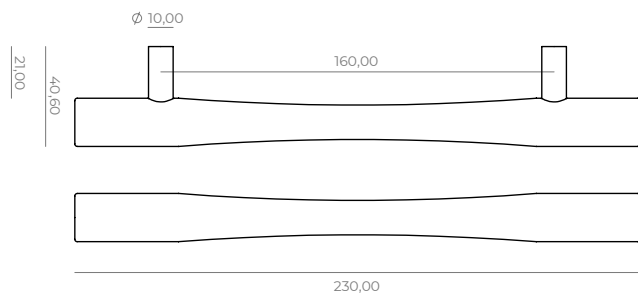

Big furniture knob T-M4, **TI-FKT-12**

Furniture handle 160/230mm-M6, TI-FHS-12

Furniture handle 320/400mm-M6, TI-FHB-12

Pull handle 450/558mm-M6, **TI-PHM-12**

Pull handle 600/708mm-M6, **TI-PHL-12**

Hook-M4, TI-HK-12