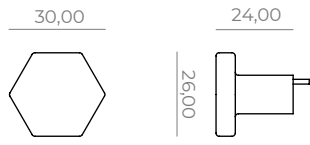

Furniture handle 320/380mm-M4, **OR-FHB-11**

Pull handle 450/540mm-M6, **OR-PHM-11**

Pull handle 600/690mm-M6, **OR-PHL-11**

Hook-M6, **OR-HK-11**

Toiletroll-holder on its rose-C8, **OR-TRR-11**

Doorstop-M6, **OR-DS-11**