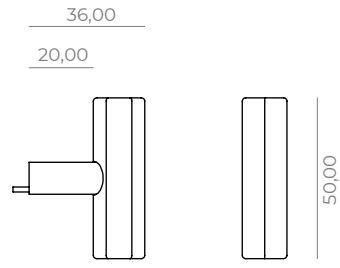

Windowhandle (L) on tilt/turn mechanism, **BO-WHR-12-L**

T-shaped furniture knob-M4, **BO-FKT-12**

Small furniture knob-M4, **BO-FKS-12**

Big furniture knob-M4, **BO-FKB-12**

Furniture handle 160/220mm-M6, **BO-FHS-12**