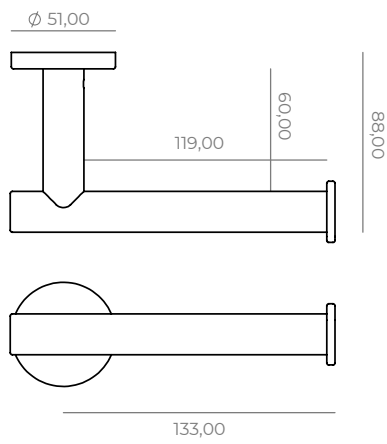

Furniture handle 160/195mm-M6, **OR-FHS-11**

Furniture handle 320/355mm-M6, **OR-FHB-11**

Pull handle 450/520mm-M6, **OR-PHM-11**

Pull handle 600/670mm-M6, **OR-PHL-11**

Toiletroll-holder on its rose-C8, **RO-TRR-11**

Furniture handle 320/380mm-M6, **BO-FHB-12**

Pull handle 450/540mm-M6, **BO-PHM-12**

Pull handle 600/690mm-M6, **BO-PHL-12**

Hook-M6, **BO-HK-12**

Toiletroll-holder on its rose-C8, **BO-TRR-12**

Doorstop-M6, **BO-DS-12**

Big furniture knob T-M4, **TI-FKT-12**

Furniture handle 160/230mm-M6, TI-FHS-12

Furniture handle 320/400mm-M6, TI-FHB-12

Pull handle 450/558mm-M6, **TI-PHM-12**

Pull handle 600/708mm-M6, **TI-PHL-12**

Hook-M4, TI-HK-12