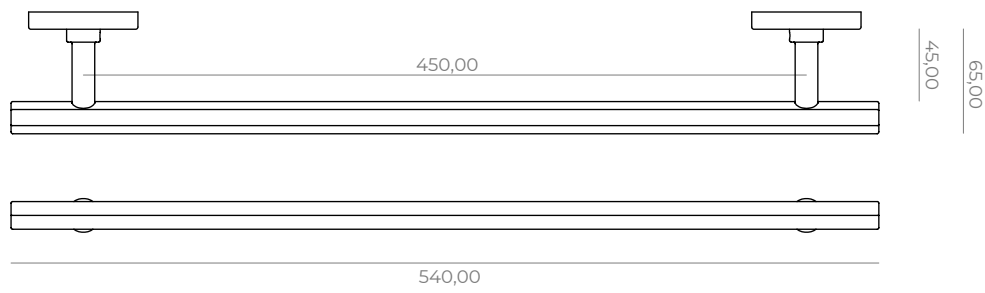

Towel rail holder 600/690mm-C8, **OR-THL-11**