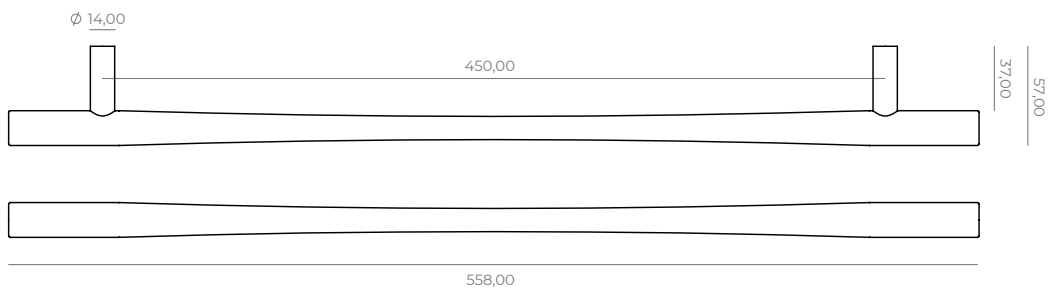

Big furniture knob T-M4, **TI-FKT-12**

Furniture handle 160/230mm-M6, TI-FHS-12

Furniture handle 320/400mm-M6, TI-FHB-12

Pull handle 450/558mm-M6, **TI-PHM-12**

Pull handle 600/708mm-M6, **TI-PHL-12**

Hook-M4, TI-HK-12