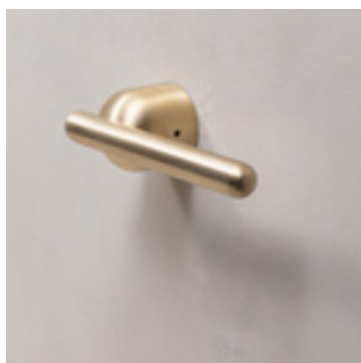

Towel rail holder 450/540mm-C8, **OR-THM-11**

Towel rail holder 600/690mm-C8, **OR-THL-11**

roses.

Lock & Release set on its roses
OR-LRR-11

Classical key-escutcheon
AC-BB-11

Eurocylinder key-escutcheon
AC-PZ-11

RZ key-escutcheon
AC-RZ-11

Blind escutcheon
AC-BL-11

03.

ronda

design
Alain Monnens

finishes.

Brushed matt nickel
RO-DRH-21-L

Brushed matt brass
RO-DRH-01-L