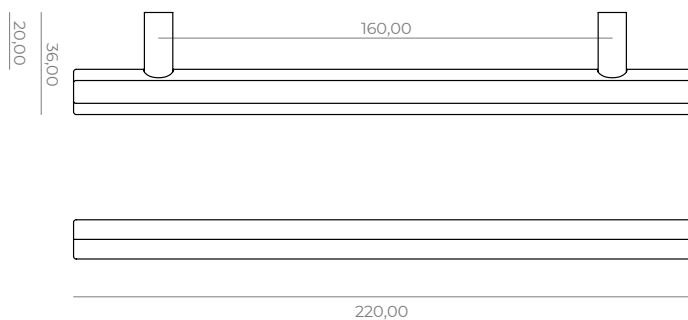

Windowhandle (L) on tilt/turn mechanism, **BO-WHR-12-L**

T-shaped furniture knob-M4, **BO-FKT-12**

Small furniture knob-M4, **BO-FKS-12**

Big furniture knob-M4, **BO-FKB-12**

Furniture handle 160/220mm-M6, **BO-FHS-12**