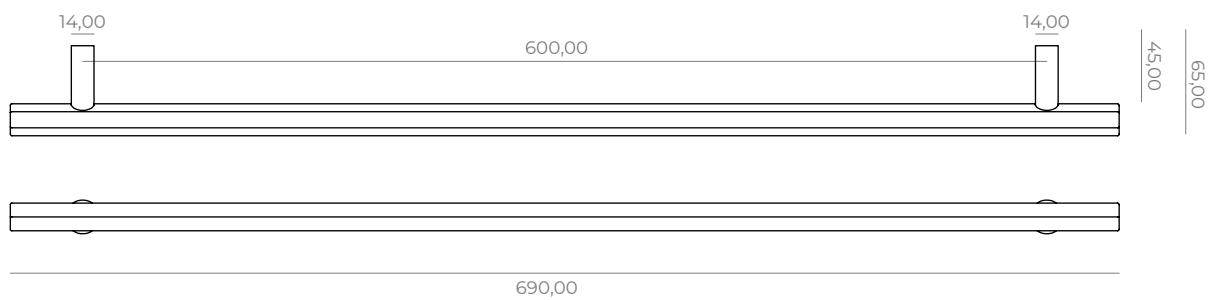

Furniture handle 320/380mm-M4, **OR-FHB-11**

Pull handle 450/540mm-M6, **OR-PHM-11**

Pull handle 600/690mm-M6, **OR-PHL-11**

Hook-M6, **OR-HK-11**

Toiletroll-holder on its rose-C8, **OR-TRR-11**

Doorstop-M6, **OR-DS-11**