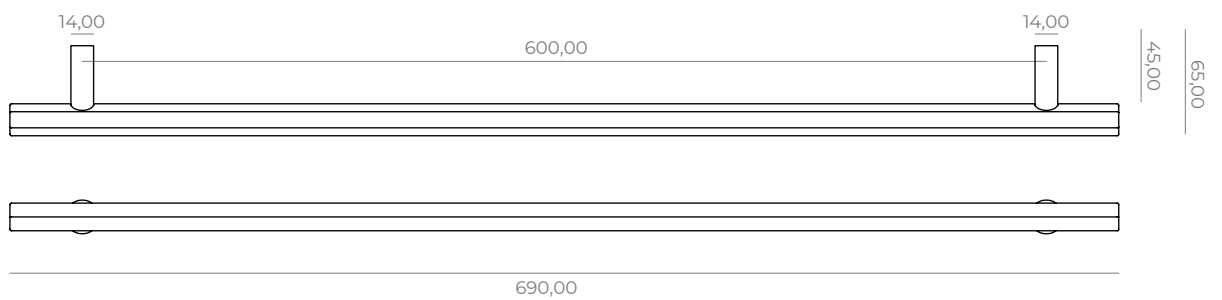

Furniture handle 320/380mm-M6, **BO-FHB-12**

Pull handle 450/540mm-M6, **BO-PHM-12**

Pull handle 600/690mm-M6, **BO-PHL-12**

Hook-M6, **BO-HK-12**

Toiletroll-holder on its rose-C8, **BO-TRR-12**

Doorstop-M6, **BO-DS-12**