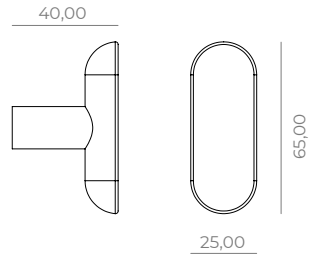

Brushed matt brass
PI-DRH-01-L

Brushed light bronze
PI-DRH-11-L

Brushed medium bronze
PI-DRH-13-L

Bronze dark matt
PI-DRH-15-L

Pair of levers (L) on its roses, **PI-DRH-11-L**

Pair of levers (T) on its roses, **PI-DRH-11-T**

Windowhandle (L) on tilt/turn mechanism, **PI-WHR-11-L**

Windowhandle (T) on tilt/turn mechanism, **PI-WHR-11-T**

T-shaped furniture knob-M4, **PI-FKT-11**

Small furniture knob-M4, **PI-FKS-11**

Big furniture knob-M4, **PI-FKB-11**

Furniture handle 160/185mm-M6, **PI-FHS-11**

Furniture handle 320/345mm-M6, **PI-FHB-11**

Pull handle 450/480mm-M6, **PI-PHM-11**

Pull handle 600/630mm-M6, **PI-PHL-11**

Hook-M6, **PI-HK-11**

Toiletroll-holder on its rose-C8, **PI-TRR-11**