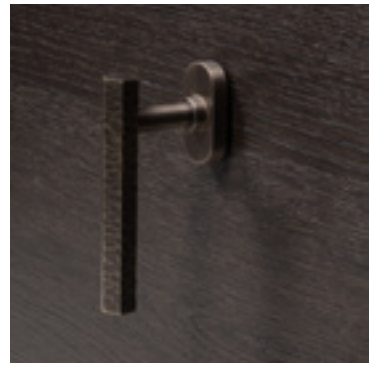

RZ key-escutcheon
AC-RZ-11

Blind escutcheon
AC-BL-11

04.

bozar

finishes.

Bronze light antique
BO-DRH-12-L

Bronze medium antique
BO-DRH-14-L

Pair of levers (L) on its roses, **BO-DRH-12-L**

Windowhandle (L) on tilt/turn mechanism, **BO-WHR-12-L**

T-shaped furniture knob-M4, **BO-FKT-12**

Small furniture knob-M4, **BO-FKS-12**

Big furniture knob-M4, **BO-FKB-12**

Furniture handle 160/220mm-M6, **BO-FHS-12**