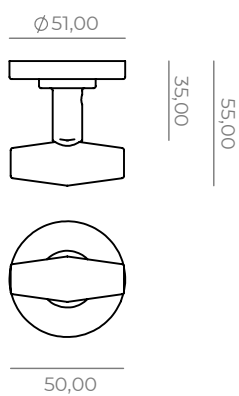

roses.

Lock & Release set on its roses
TI-LRR-12