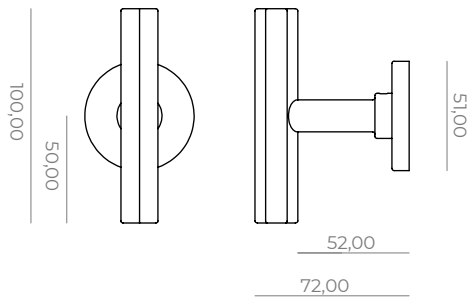

Pair of levers (T) on its roses, **OR-DRH-11-T**