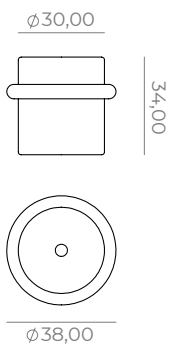

Windowhandle (L) on tilt/turn mechanism, **PI-WHR-11-L**

Windowhandle (T) on tilt/turn mechanism, **PI-WHR-11-T**

T-shaped furniture knob-M4, **PI-FKT-11**

Small furniture knob-M4, **PI-FKS-11**

Big furniture knob-M4, **PI-FKB-11**

Furniture handle 160/185mm-M6, **PI-FHS-11**

Furniture handle 320/345mm-M6, **PI-FHB-11**

Pull handle 450/480mm-M6, **PI-PHM-11**

Pull handle 600/630mm-M6, **PI-PHL-11**

Hook-M6, **PI-HK-11**

Toiletroll-holder on its rose-C8, **PI-TRR-11**