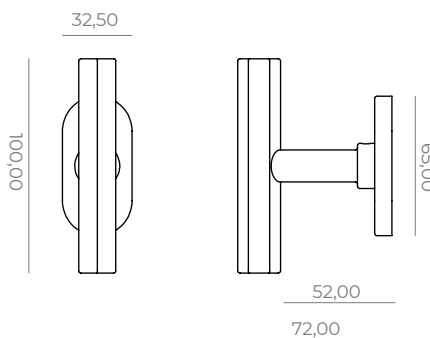

Furniture handle 160/185mm-M6, **PI-FHS-11**

Furniture handle 320/345mm-M6, **PI-FHB-11**

Pull handle 450/480mm-M6, **PI-PHM-11**

Pull handle 600/630mm-M6, **PI-PHL-11**

Hook-M6, **PI-HK-11**

Toiletroll-holder on its rose-C8, **PI-TRR-11**

Windowhandle (T) on tilt/turn mechanism, **OR-WHR-11-T**

T-shaped furniture knob-M4, **OR-FKT-11**

Small furniture knob-M5, **OR-FKS-11**

Big furniture knob-M5, **OR-FKB-11**

Furniture handle 160/220mm-M4, **OR-FHS-11**