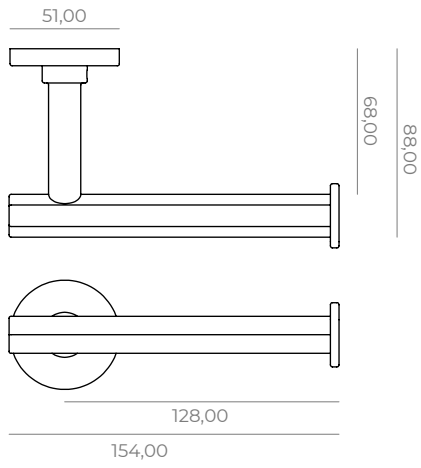

Windowhandle (T) on tilt/turn mechanism, **OR-WHR-11-T**

T-shaped furniture knob-M4, **OR-FKT-11**

Small furniture knob-M5, **OR-FKS-11**

Big furniture knob-M5, **OR-FKB-11**

Furniture handle 160/220mm-M4, **OR-FHS-11**

Furniture handle 320/380mm-M4, **OR-FHB-11**

Pull handle 450/540mm-M6, **OR-PHM-11**

Pull handle 600/690mm-M6, **OR-PHL-11**

Hook-M6, **OR-HK-11**

Toiletroll-holder on its rose-C8, **OR-TRR-11**

Doorstop-M6, **OR-DS-11**

Towel rail holder 450/540mm-C8, **OR-THM-11**

Towel rail holder 600/690mm-C8, **OR-THL-11**

roses.

Lock & Release set on its roses
OR-LRR-11

Classical key-escutcheon
AC-BB-11

Eurocylinder key-escutcheon
AC-PZ-11