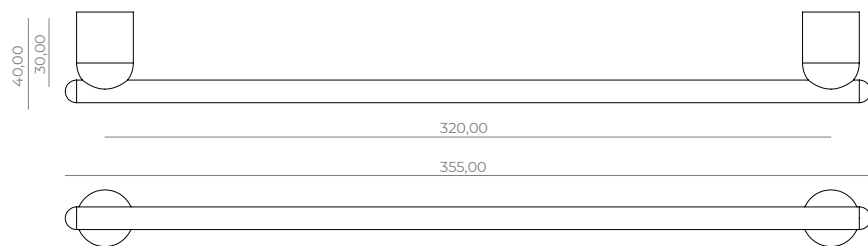

Furniture handle 160/195mm-M6, **OR-FHS-11**

Furniture handle 320/355mm-M6, **OR-FHB-11**

Pull handle 450/520mm-M6, **OR-PHM-11**

Pull handle 600/670mm-M6, **OR-PHL-11**

Toiletroll-holder on its rose-C8, **RO-TRR-11**