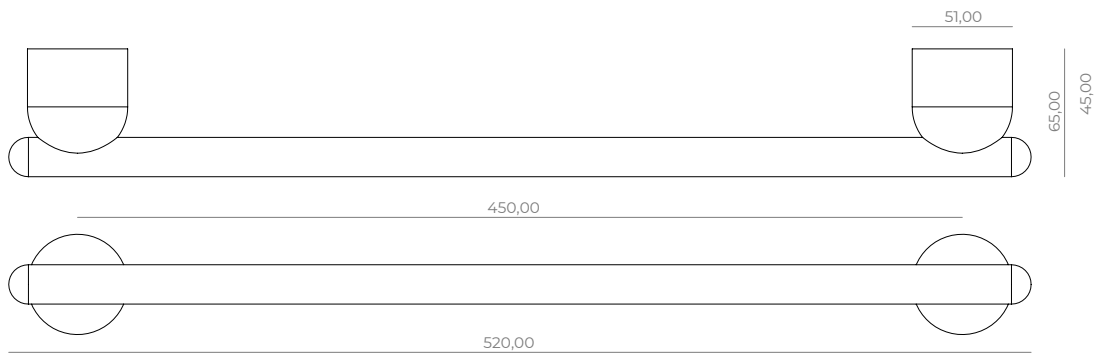

Towel rail holder 600/670mm-C8, **RO-THL-11**