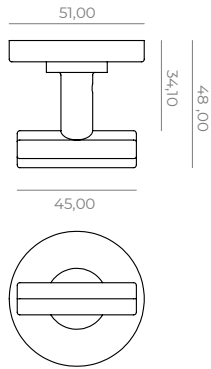

roses.

Lock & Release set on its roses
BO-LRR-12