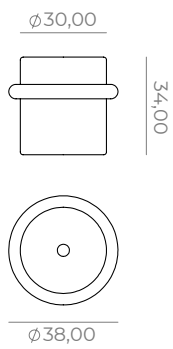

Doorstop-M6, TI-DS-12