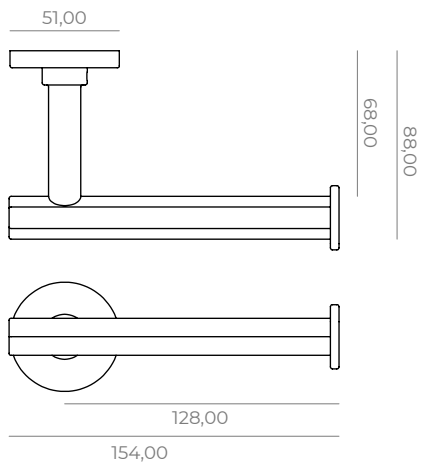

Furniture handle 160/195mm-M6, **OR-FHS-11**

Furniture handle 320/355mm-M6, **OR-FHB-11**

Pull handle 450/520mm-M6, **OR-PHM-11**

Pull handle 600/670mm-M6, **OR-PHL-11**

Toiletroll-holder on its rose-C8, **RO-TRR-11**

Windowhandle (L) on tilt/turn mechanism, **BO-WHR-12-L**

T-shaped furniture knob-M4, **BO-FKT-12**

Small furniture knob-M4, **BO-FKS-12**

Big furniture knob-M4, **BO-FKB-12**

Furniture handle 160/220mm-M6, **BO-FHS-12**

Furniture handle 320/380mm-M6, **BO-FHB-12**

Pull handle 450/540mm-M6, **BO-PHM-12**

Pull handle 600/690mm-M6, **BO-PHL-12**

Hook-M6, **BO-HK-12**

Toiletroll-holder on its rose-C8, **BO-TRR-12**

Doorstop-M6, **BO-DS-12**