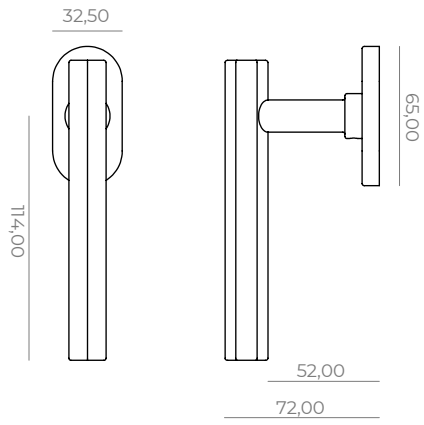

Furniture handle 160/195mm-M6, **OR-FHS-11**

Furniture handle 320/355mm-M6, **OR-FHB-11**

Pull handle 450/520mm-M6, **OR-PHM-11**

Pull handle 600/670mm-M6, **OR-PHL-11**

Toiletroll-holder on its rose-C8, **RO-TRR-11**

Doorstop-M6, **RO-DS-11**

Towel rail holder 450/520mm-C8, **RO-THM-11**

Towel rail holder 600/670mm-C8, **RO-THL-11**

ROSES.

Lock & Release set on its roses
RO-LRR-11

Classical key-escutcheon
AC-BB-11

Eurocylinder key-escutcheon
AC-PZ-11

Windowhandle (L) on tilt/turn mechanism, **BO-WHR-12-L**

T-shaped furniture knob-M4, **BO-FKT-12**

Small furniture knob-M4, **BO-FKS-12**

Big furniture knob-M4, **BO-FKB-12**

Furniture handle 160/220mm-M6, **BO-FHS-12**

Furniture handle 320/380mm-M6, **BO-FHB-12**

Pull handle 450/540mm-M6, **BO-PHM-12**

Pull handle 600/690mm-M6, **BO-PHL-12**

Hook-M6, **BO-HK-12**

Toiletroll-holder on its rose-C8, **BO-TRR-12**

Doorstop-M6, **BO-DS-12**