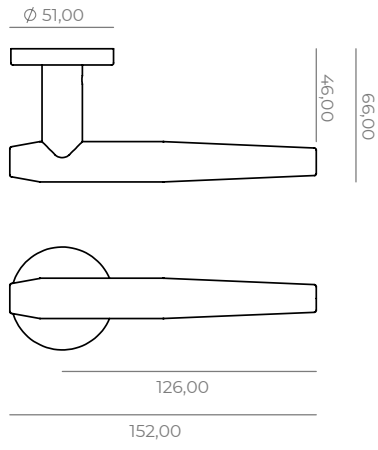

Pair of levers (L) on its roses, **TI-DRH-12-L**