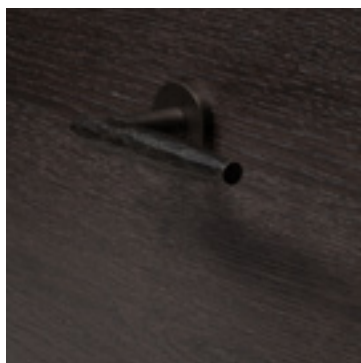

Bronze medium antique
TI-DRH-14-L