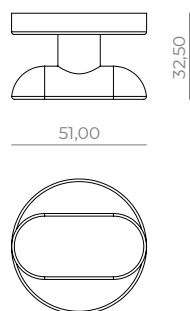

ROSES.

Lock & Release set on its roses
PI-LRR-11