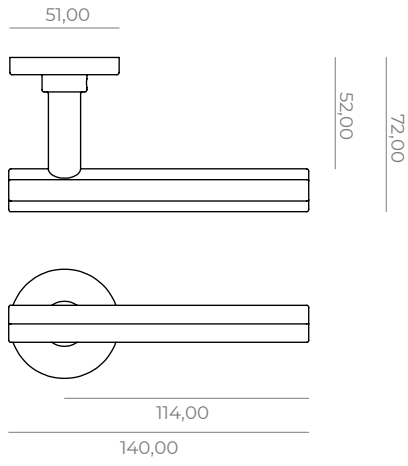

Pair of levers (L) on its roses, **OR-DRH-11-L**