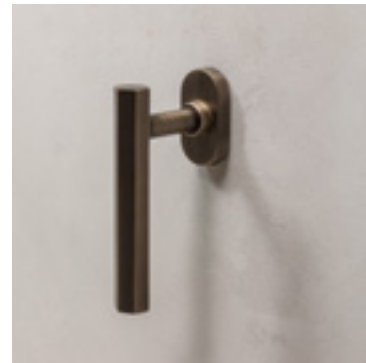

Brushed medium bronze
OR-DRH-13-L

Bronze dark matt
OR-DRH-15-L

Pair of levers (L) on its roses, **OR-DRH-11-L**

Pair of levers (T) on its roses, **OR-DRH-11-T**

Windowhandle (L) on tilt/turn mechanism, **OR-WHR-11-L**