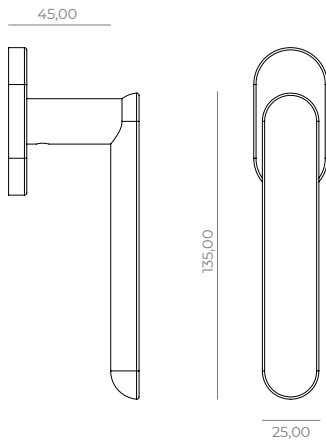

Brushed matt brass
PI-DRH-01-L

Brushed light bronze
PI-DRH-11-L

Brushed medium bronze
PI-DRH-13-L

Bronze dark matt
PI-DRH-15-L

Pair of levers (L) on its roses, **PI-DRH-11-L**

Pair of levers (T) on its roses, **PI-DRH-11-T**

Windowhandle (L) on tilt/turn mechanism, **PI-WHR-11-L**

Windowhandle (T) on tilt/turn mechanism, **PI-WHR-11-T**

T-shaped furniture knob-M4, **PI-FKT-11**

Small furniture knob-M4, **PI-FKS-11**

Big furniture knob-M4, **PI-FKB-11**

Furniture handle 160/185mm-M6, **PI-FHS-11**

Furniture handle 320/345mm-M6, **PI-FHB-11**

Pull handle 450/480mm-M6, **PI-PHM-11**

Pull handle 600/630mm-M6, **PI-PHL-11**

Hook-M6, **PI-HK-11**

Toiletroll-holder on its rose-C8, **PI-TRR-11**