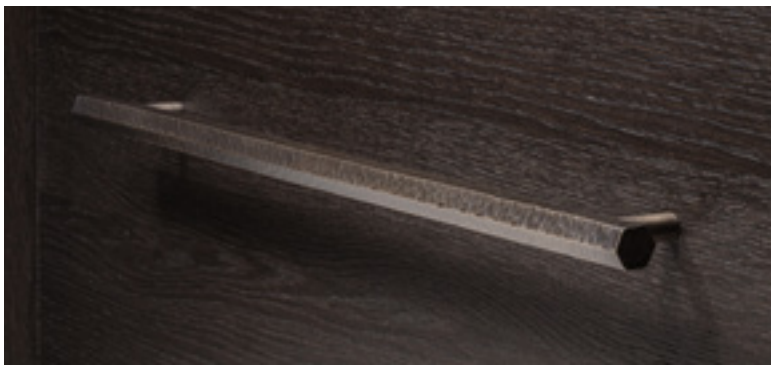

Pull handle 600/690mm-M6, **BO-PHL-12**