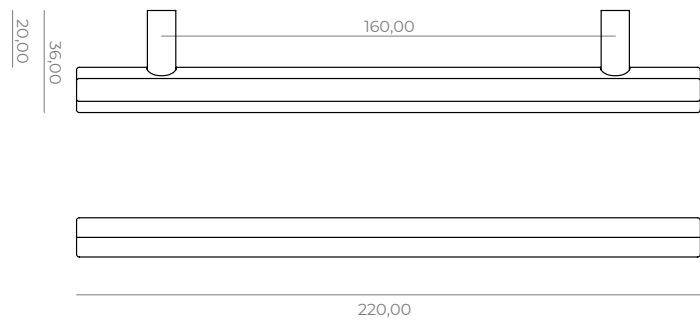

Windowhandle (T) on tilt/turn mechanism, **OR-WHR-11-T**

T-shaped furniture knob-M4, **OR-FKT-11**

Small furniture knob-M5, **OR-FKS-11**

Big furniture knob-M5, **OR-FKB-11**

Furniture handle 160/220mm-M4, **OR-FHS-11**