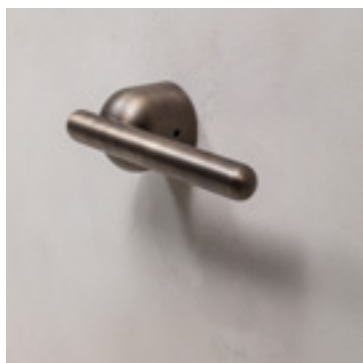

Towel rail holder 450/540mm-C8, **OR-THM-11**

Towel rail holder 600/690mm-C8, **OR-THL-11**

roses.

Lock & Release set on its roses
OR-LRR-11

Classical key-escutcheon
AC-BB-11

Eurocylinder key-escutcheon
AC-PZ-11

RZ key-escutcheon
AC-RZ-11

Blind escutcheon
AC-BL-11

03.

ronda

design
Alain Monnens

finishes.

Brushed matt nickel
RO-DRH-21-L

Brushed matt brass
RO-DRH-01-L