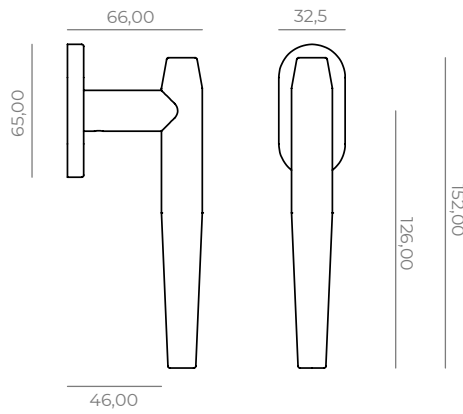

Furniture handle 160/195mm-M6, **OR-FHS-11**

Furniture handle 320/355mm-M6, **OR-FHB-11**

Pull handle 450/520mm-M6, **OR-PHM-11**

Pull handle 600/670mm-M6, **OR-PHL-11**

Toiletroll-holder on its rose-C8, **RO-TRR-11**

Furniture handle 320/380mm-M6, **BO-FHB-12**

Pull handle 450/540mm-M6, **BO-PHM-12**

Pull handle 600/690mm-M6, **BO-PHL-12**

Hook-M6, **BO-HK-12**

Toiletroll-holder on its rose-C8, **BO-TRR-12**

Doorstop-M6, **BO-DS-12**

finishes.

Bronze light antique
TI-DRH-12-L

Bronze medium antique
TI-DRH-14-L

Pair of levers (L) on its roses, **TI-DRH-12-L**

Windowhandle (L) on tilt/turn mechanism, **TI-WHR-12-L**

Small furniture knob T-M4, **TI-FKS-12**

Big furniture knob T-M4, **TI-FKT-12**

Furniture handle 160/230mm-M6, TI-FHS-12

Furniture handle 320/400mm-M6, TI-FHB-12

Pull handle 450/558mm-M6, **TI-PHM-12**

Pull handle 600/708mm-M6, **TI-PHL-12**

Hook-M4, TI-HK-12