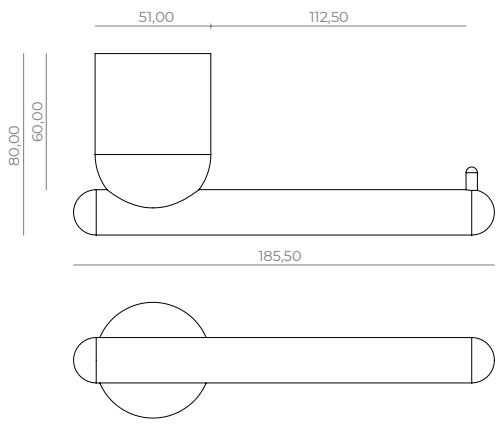

Furniture handle 160/195mm-M6, **OR-FHS-11**

Furniture handle 320/355mm-M6, **OR-FHB-11**

Pull handle 450/520mm-M6, **OR-PHM-11**

Pull handle 600/670mm-M6, **OR-PHL-11**

Toiletroll-holder on its rose-C8, **RO-TRR-11**