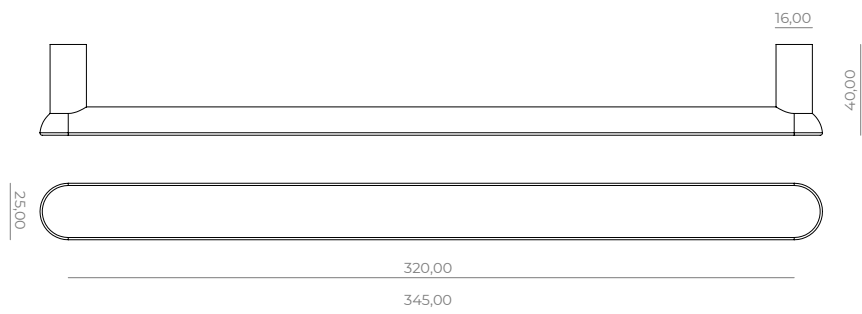

Windowhandle (L) on tilt/turn mechanism, **PI-WHR-11-L**

Windowhandle (T) on tilt/turn mechanism, **PI-WHR-11-T**

T-shaped furniture knob-M4, **PI-FKT-11**

Small furniture knob-M4, **PI-FKS-11**

Big furniture knob-M4, **PI-FKB-11**

Furniture handle 160/185mm-M6, **PI-FHS-11**

Furniture handle 320/345mm-M6, **PI-FHB-11**

Pull handle 450/480mm-M6, **PI-PHM-11**

Pull handle 600/630mm-M6, **PI-PHL-11**

Hook-M6, **PI-HK-11**

Toiletroll-holder on its rose-C8, **PI-TRR-11**