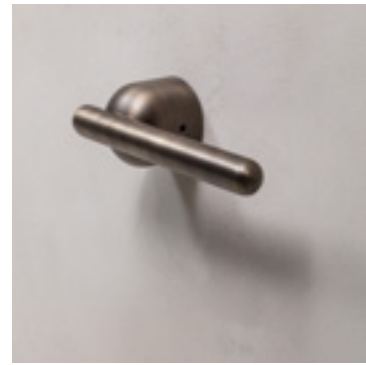

Pair of levers (L) on its roses, **RO-DRH-11-L**