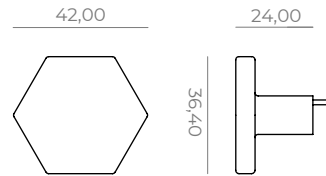

Big furniture knob-M4, **BO-FKB-12**