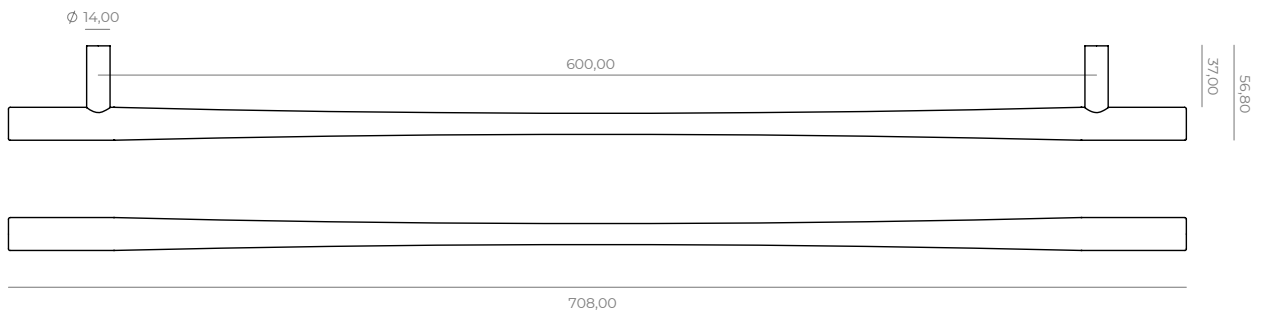

Big furniture knob T-M4, **TI-FKT-12**

Furniture handle 160/230mm-M6, TI-FHS-12

Furniture handle 320/400mm-M6, TI-FHB-12

Pull handle 450/558mm-M6, **TI-PHM-12**

Pull handle 600/708mm-M6, **TI-PHL-12**

Hook-M4, TI-HK-12