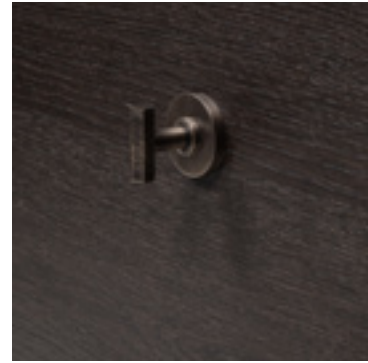

roses.

Lock & Release set on its roses
BO-LRR-12