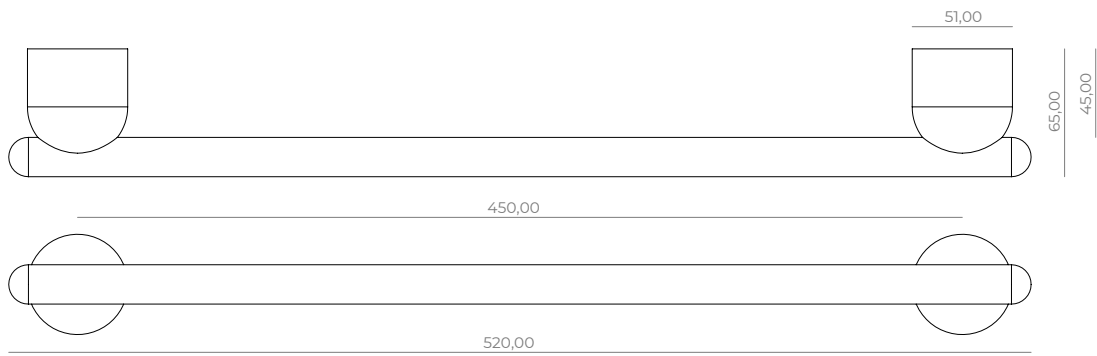

Furniture handle 160/195mm-M6, **OR-FHS-11**

Furniture handle 320/355mm-M6, **OR-FHB-11**

Pull handle 450/520mm-M6, **OR-PHM-11**

Pull handle 600/670mm-M6, **OR-PHL-11**

Toiletroll-holder on its rose-C8, **RO-TRR-11**