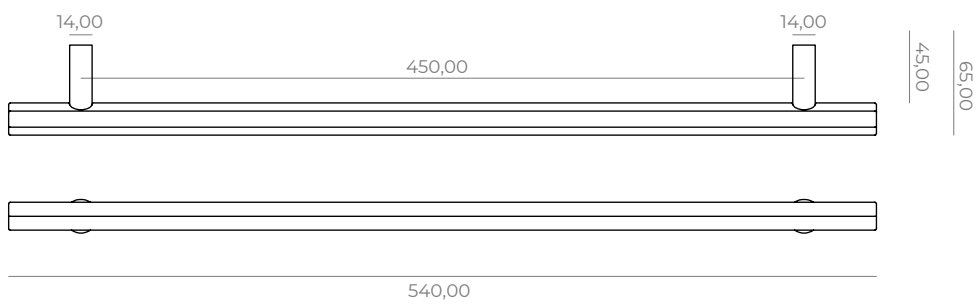

Pull handle 600/690mm-M6, **BO-PHL-12**