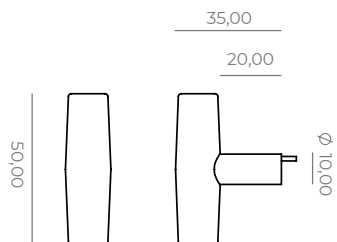

Big furniture knob T-M4, **TI-FKT-12**

Furniture handle 160/230mm-M6, TI-FHS-12

Furniture handle 320/400mm-M6, TI-FHB-12

Pull handle 450/558mm-M6, **TI-PHM-12**

Pull handle 600/708mm-M6, **TI-PHL-12**

Hook-M4, TI-HK-12