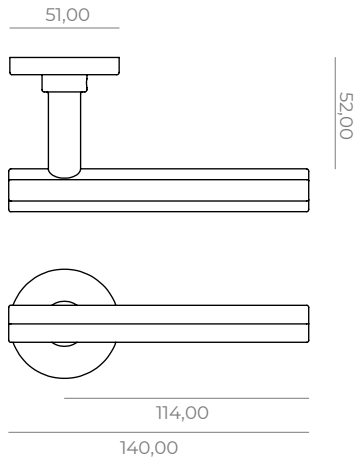

Pair of levers (L) on its roses, **BO-DRH-12-L**